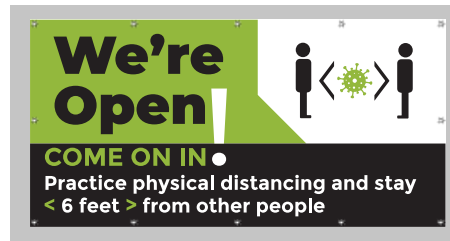

FEATHER FLAGS

- 14' Falcon - \$225

Retractable Banner - 36" wide

- Econo - \$180
- SilverStep - \$290

Silver Step Retractable

Window Graphics

- White cut vinyl (36 x 24) - \$43
- Full color perforated vinyl graphic - (48 x 24) - \$95