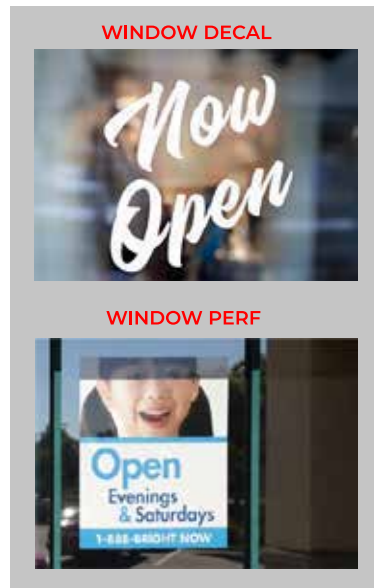

FEATHER FLAGS

- 14' Falcon - \$225

Retractable Banner - 36" wide

- Econo - \$180
- SilverStep - \$290

Silver Step Retractable

Window Graphics

- White cut vinyl (36 x 24) - \$43
- Full color perforated vinyl graphic - (48 x 24) - \$95