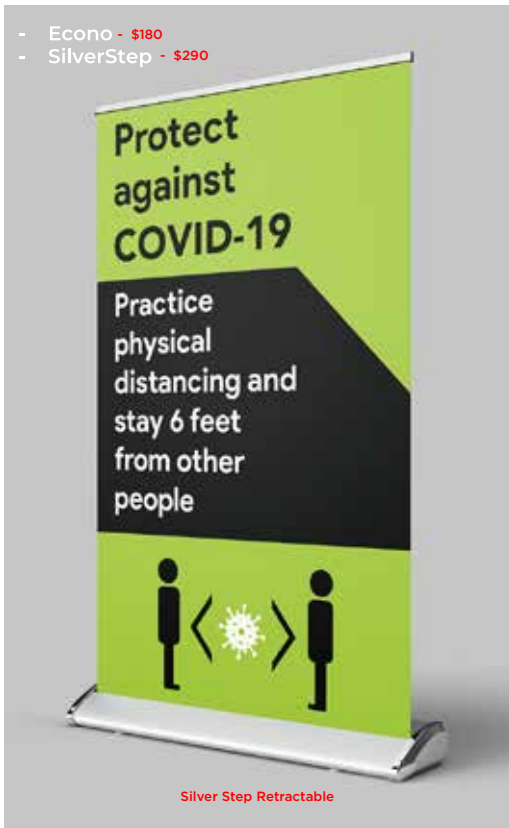

WHEN YOU OPEN YOUR BUSINESS BACK UP, THERE WILL BE PLENTY TO THINK ABOUT.

- You want visitors to understand that you are **PROFESSIONAL** and take them and their safety seriously
- You need to **LET THE COMMUNITY KNOW** that you are open
- You want your team to feel both safe and **VALUED**
- You want your clients and vendors to feel **SAFE** and protected
- You want customers to know you **APPRECIATE** their business

FEATHER FLAGS

- 14' Falcon - \$225

Retractable Banner - 36" wide

- Econo - \$180
- SilverStep - \$290

Silver Step Retractable

Window Graphics

- White cut vinyl (36 x 24) - \$43
- Full color perforated vinyl graphic - (48 x 24) - \$95

BANNERS \$4.50 sq.ft.

- 8 x 4 - \$144
- 6 x 3 - \$81
- 10 x 3 - \$135
- post and bungee - \$36

Yard Signs

- 1 sided - \$22
- 2 sided - \$24

Signicade

- standard and 1 sided - \$195
- deluxe, quick change and 2 sided - \$255